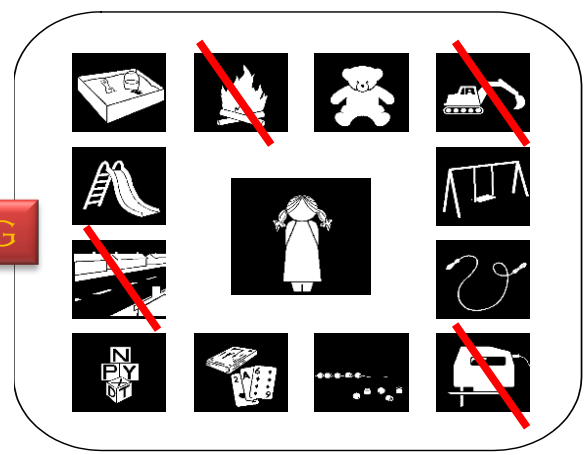

PICTOGRAM SYMBOLS

Clear

Crisp

Bold

and Graphic

White symbols on a black background.

PART 3 APPLICATIONS

Communication

GROUPING

MEDICAL

An International Language in Medical Emergencies.

Communicating in Emergency
Medical Situations

Communicating for Life

Recorded Consent for Treatment

The cover of the book 'PictoSho. Visual Symbol Communicator' features a brown background. At the top right is a white first aid kit icon on a black square. At the bottom right is a white ambulance icon on a black square. A pink hourglass shape connects the two icons. The text 'PictoSho.' is in a bold serif font, and 'Visual Symbol Communicator' is in a cursive font. The author's name 'Subhas C. Maharaj' is at the bottom right.