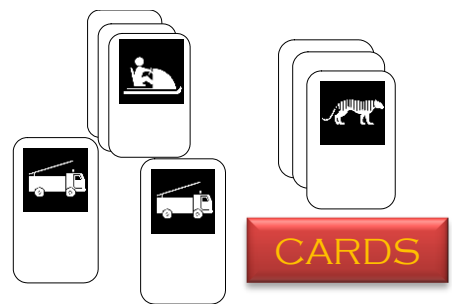

EDUCATION

- Teacher Prepared Materials
- Student Assignments.