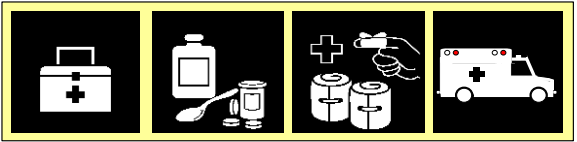

PICTOGRAM SYMBOLS

Clear

Crisp

Bold

and Graphic

White symbols on a black background.

PART 3 APPLICATIONS

Communication

GROUPING

MEDICAL

An International Language in Medical Emergencies.

Communicating in Emergency
Medical Situations

Communicating for Life

Recorded Consent for Treatment

The cover of the book 'PictoSho. Visual Symbol Communicator' features a brown background. At the top right is a white first aid kit icon on a black square. At the bottom right is a white ambulance icon on a black square. A pink hourglass shape connects the two icons. The text 'PictoSho.' is in a bold serif font, and 'Visual Symbol Communicator' is in a cursive font. The author's name 'Subhas C. Maharaj' is at the bottom right.